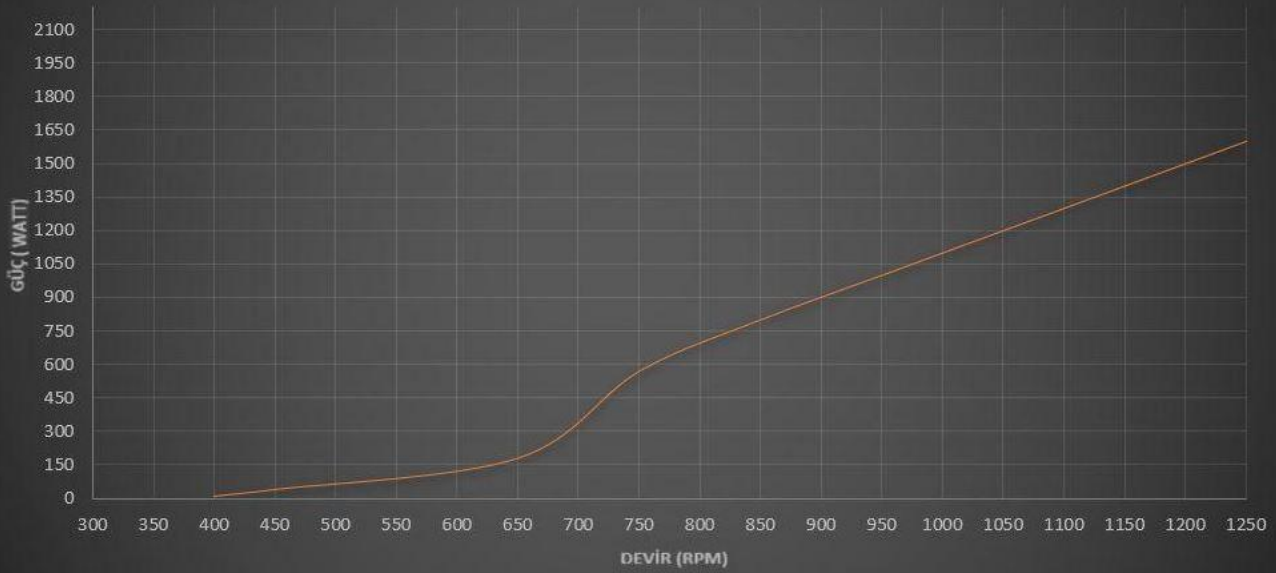

1500G-Generator-Rpm-Power-Graphic

1500G-24V-Generator-Rpm-Volt-Graphic

1500G-48V-Generator-Rpm-Volt-Graphic