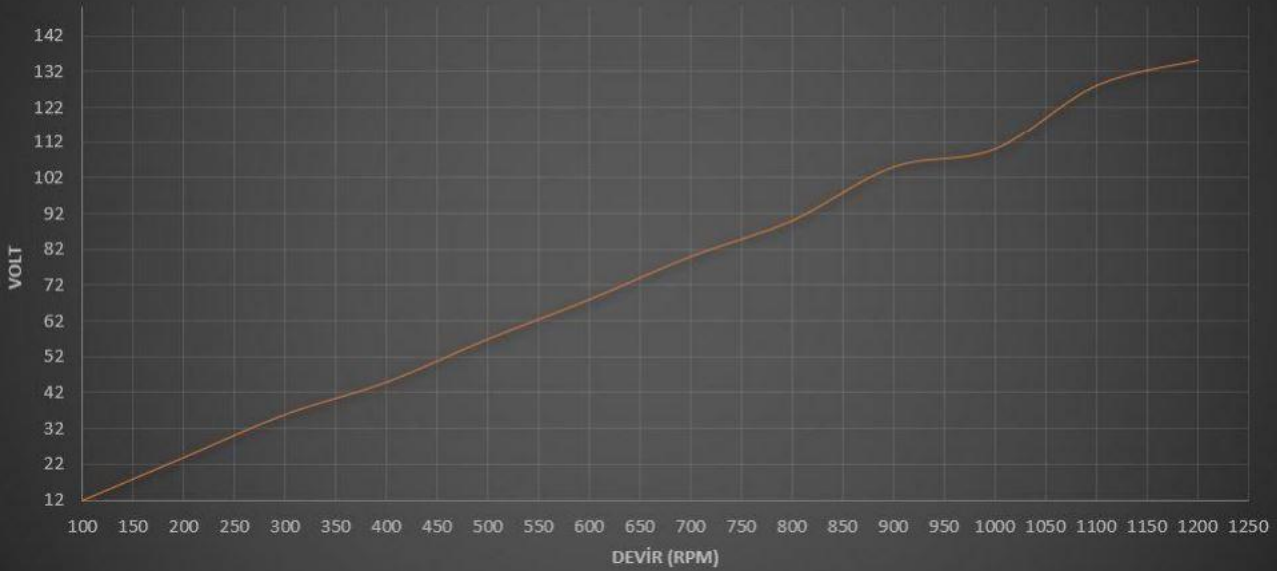

1500G-Generator-Rpm-Power-Graphic

1500G-24V-Generator-Rpm-Volt-Graphic

1500G-48V-Generator-Rpm-Volt-Graphic