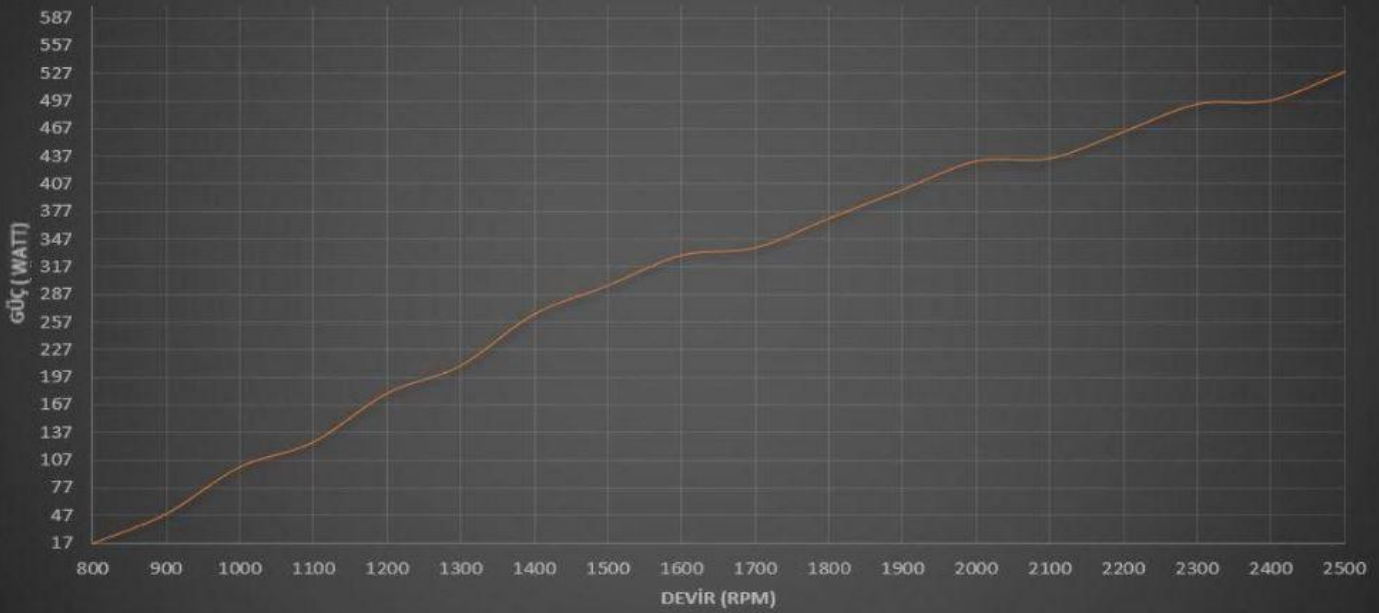

500G-Generator-Rpm-Power-Graphic

500G-12V-Generator-Rpm-Volt Graphic

500G-24V-Generator-Rpm-Volt-Graphic

500G-48V-Generator-Rpm-Volt Graphic